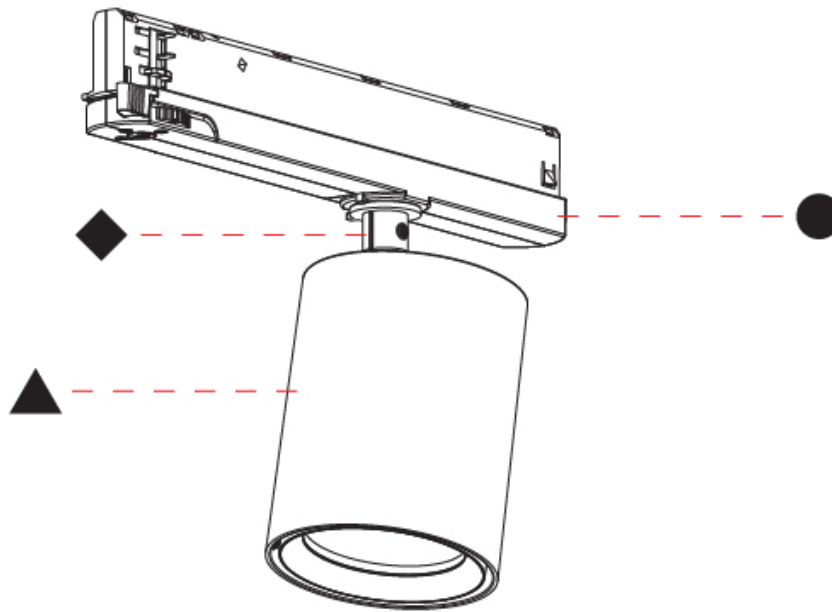

A3T218-

PROJECT _____

TYPE _____

SPECIFIER _____

QUANTITY _____

DATE _____

A